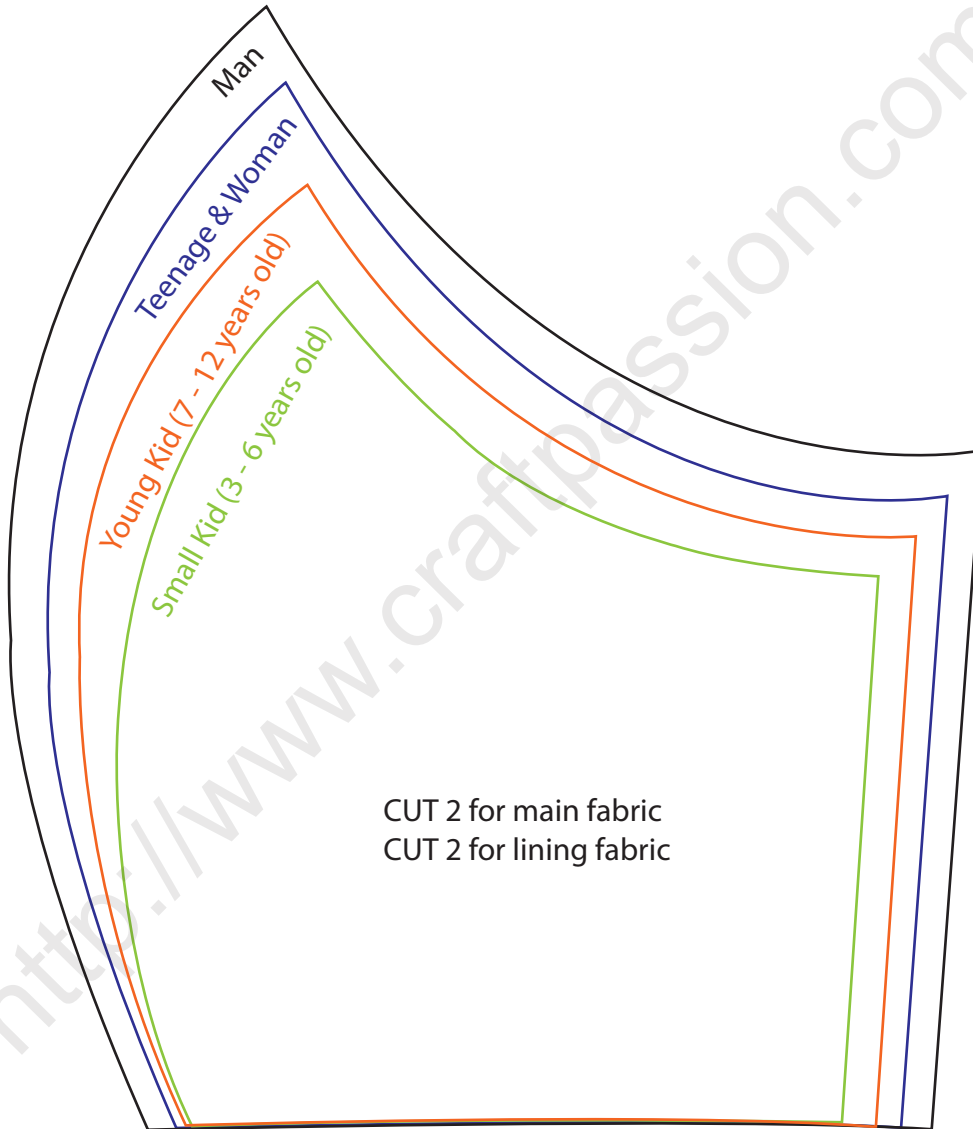

Face Mask Pattern

(version 2)

<http://www.craftpassion.com/?p=26304>

2"

Please check your scale here after print

Note: Please add 1/4" seam allowance for all the pattern

Copyright © craftpassion.com
Meant for hobby and personal use only. Do not sell.